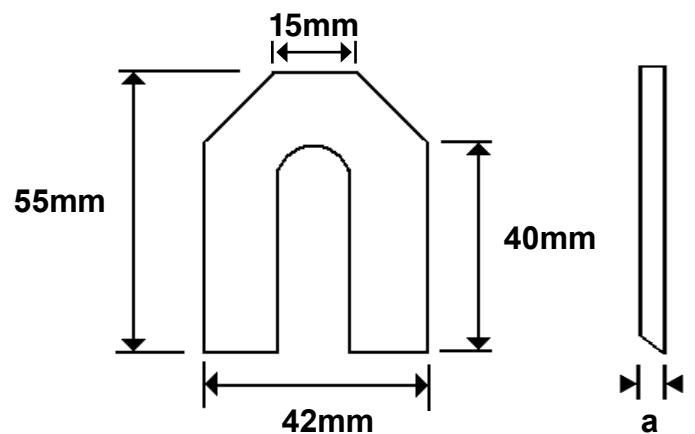

Window Shims

Window Shim Long

Window Shim Short

Description

The new Novapacker is a finger shim mainly used for levelling window frames, door frames and battens during their installation on site.

The packers are manufactured from a strong durable polymer to withstand high loads and the slot will fit around any bolt diameter up to 15mm.

Product Code	Thickness (a)	Quantity / Bag
WSS1	1.0mm	200
WSS2	2.0mm	200
WSS3	3.0mm	200
WSS4	4.0mm	200
WSS5	5.0mm	200
WSS10	10.0mm	200
WSL1	1.0mm	100
WSL2	2.0mm	100
WSL3	3.0mm	100
WSL4	4.0mm	100
WSL5	5.0mm	100
WSL10	10.0mm	100