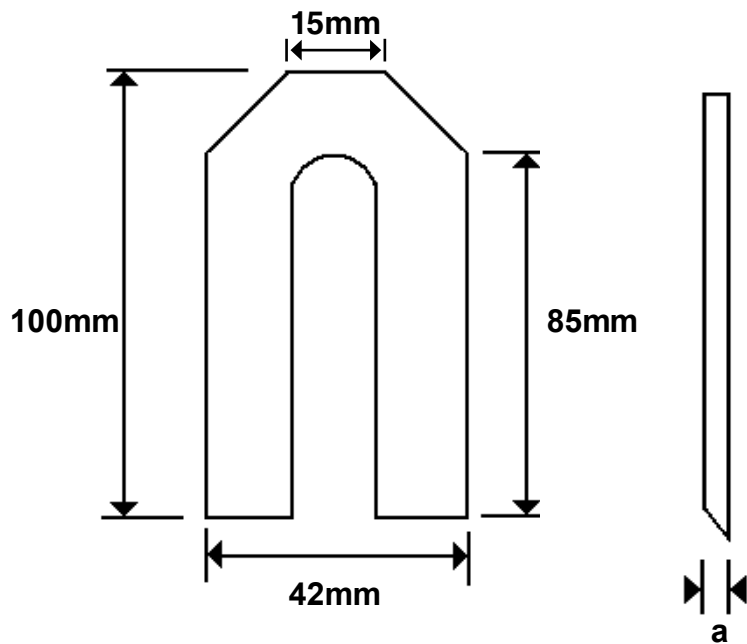

Window Shims

Window Shim Long

Window Shim Short

Description

The new Novapacker is a finger shim mainly used for levelling window frames, door frames and battens during their installation on site.

The packers are manufactured from a strong durable polymer to withstand high loads and the slot will fit around any bolt diameter up to 15mm.

Product Code	Thickness (a)	Quantity / Bag
WSS1	1.0mm	200
WSS2	2.0mm	200
WSS3	3.0mm	200
WSS4	4.0mm	200
WSS5	5.0mm	200
WSS10	10.0mm	200
WSL1	1.0mm	100
WSL2	2.0mm	100
WSL3	3.0mm	100
WSL4	4.0mm	100
WSL5	5.0mm	100
WSL10	10.0mm	100